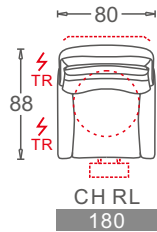

MODEL: BOSS
CL120

5 star base Chrome
G

5 star base Black
G

Rotate 360
G

Remote control
G

Manual Headrest
G

Electric Footrest
G

Electric Backrest
G

Zero Gravity
G

Seat lifting
L

Internal Battery Pack
G

D:Relax Chair Double Motor

G:Relax Chair Zero Gravity (Three Motor)

S:Relax Chair Stand-up Assist (Four Motor)

H:Relax Chair Four motor

L:Seat lifting function