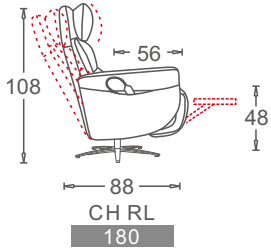

MODEL: BOSS
CL120

5 star base Chrome
G

5 star base Black
G

Rotate 360
G

Remote control
G

Manual Headrest
G

Electric Footrest
G

Electric Backrest
G

Zero Gravity
G

Seat lifting
L

Internal Battery Pack
G

D:Relax Chair Double Motor

G:Relax Chair Zero Gravity (Three Motor)

S:Relax Chair Stand-up Assist (Four Motor)

H:Relax Chair Four motor

L:Seat lifting function