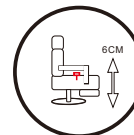

MODEL: BOSS
CL120

5 star base Chrome
G

5 star base Black
G

Rotate 360
G

Remote control
G

Manual Headrest
G

Electric Footrest
G

Electric Backrest
G

Zero Gravity
G

Seat lifting
L

Internal Battery Pack
G

D:Relax Chair Double Motor

G:Relax Chair Zero Gravity (Three Motor)

S:Relax Chair Stand-up Assist (Four Motor)

H:Relax Chair Four motor

L:Seat lifting function