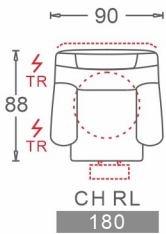

5 star base Chrome
D