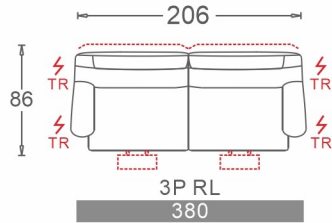

MODEL: RELAX
CLOGS

5 star base Chrome
D

5 star base Black
D

D

D

D

Round flat base Chrome
D

Round flat base Black
D

D

D

D

L

Round curve Chrome
D

Round curve Black
D

D:Relax Chair Double Motor

G:Relax Chair Zero Gravity (Three Motor)