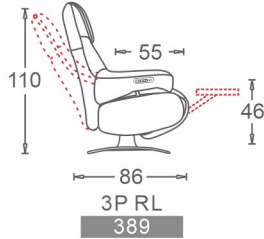

MODEL: RELAX
CLOGS

5 star base Chrome
D

5 star base Black
D

D

D

D

Round flat base Chrome
D

Round flat base Black
D

D

D

D

L

Round curve Chrome
D

Round curve Black
D

D:Relax Chair Double Motor

G:Relax Chair Zero Gravity (Three Motor)

S:Relax Chair Stand-up Assist (Four Motor)

H:Relax Chair Four motor

L:Seat lifting function