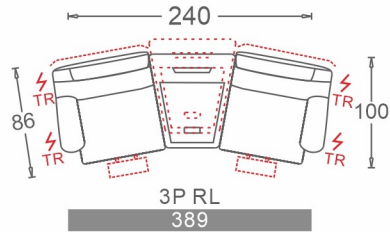

D:Relax Chair Double Motor

G:Relax Chair Zero Gravity (Three Motor)

S:Relax Chair Stand-up Assist (Four Motor)

H:Relax Chair Four motor

L:Seat lifting function