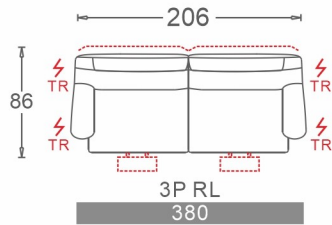

MODEL: RELAX
CLOGS

5 star base Chrome
D

5 star base Black
D

D

D

D

Round flat base Chrome
D

Round flat base Black
D

D

D

D

L

Round curve Chrome
D

Round curve Black
D

D:Relax Chair Double Motor

G:Relax Chair Zero Gravity (Three Motor)