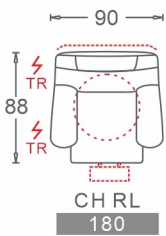

5 star base Chrome
D