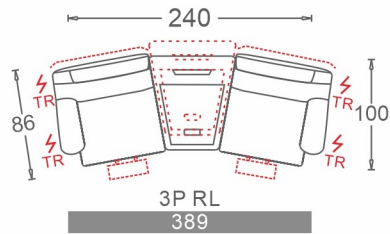

D:Relax Chair Double Motor

G:Relax Chair Zero Gravity (Three Motor)

S:Relax Chair Stand-up Assist (Four Motor)

H:Relax Chair Four motor

L:Seat lifting function