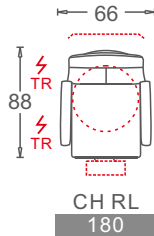

MODEL: FRANK
CL041

5 star base Chrome
D/G/S/H

5 star base Black
D/G/S/H

Round flat base Chrome
D/G/S/H

Round flat base Black
D/G/S/H

Round curve Chrome
D/G/S/H

Round curve Black
D/G/S/H

USB

D/G

S/H

360°

D/G/S/H

D/G

S/H

D/G/S/H

D/G/S/H