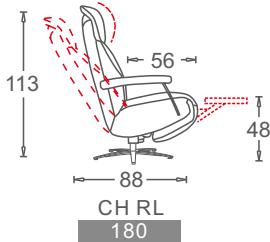

MODEL: FRANK
CL041

5 star base Chrome
D/G/S/H

5 star base Black
D/G/S/H

Round flat base Chrome
D/G/S/H

Round flat base Black
D/G/S/H

Round curve Chrome
D/G/S/H

Round curve Black
D/G/S/H

USB

D/G

S/H

360°

D/G/S/H

D/G

S/H

D/G/S/H

D/G/S/H

G/H

S

D/G/S/H

D:Relax Chair Double Motor

G:Relax Chair Zero Gravity (Three Motor)

S:Relax Chair Stand-up Assist (Four Motor)

H:Relax Chair Four motor

L:Seat lifting function