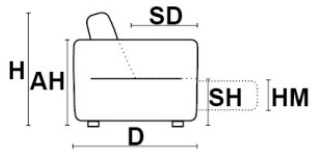

D 107 H 90 AH 70 SH 49 SD 57 HM 56

JOLLY (CAN BE COMBINED WITH ALL THE VERSION GROUP)