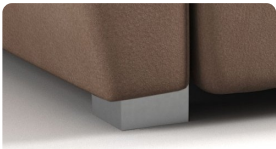

Custom model 1

Technical Description

THICK STITCH: Available as option

STRUCTURE: Synchronized and orthopedic metal bed mechanism. Bed area made with beech wood slats 16 cm wide. Reinforced elastic webbing on the seat area.

MATTRESS H 16CM D 195CM: Waterlily viscoelastic high density and high resilience foam, covered with special polyester fiber fire retardant. External quilted layer made in cotton fabric OAKO TEX CLASS 1 Certified.

BACK SUSPENSION: Reinforced elastic webbing

SEAT CUSHIONS: High density ecologic open cell polyurethane foam and memory foam, covered with a layer of dacron wadding

BACK CUSHIONS: High density ecologic open cell polyurethane foam, covered with a layer of dacron wadding

REMOVABILITY: Seat and Back cushion removability it's not available for the sofa bed version

FOOT OPTION 1: Stainless Steel Foot

FOOT OPTION 2: Stainless Steel Foot Titanium finishing

Foot Finishing Option

FOOT OPTION 1:
Stainless steel Foot