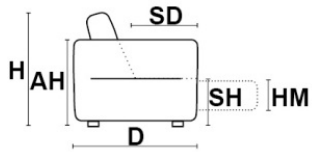

D 107 H 90 AH 70 SH 49 SD 57 HM 56

MAXI SEAT (VERSION OF THE GROUP HAVE THE SAME SEAT WIDTH)

MEDIUM SEAT (VERSION OF THE GROUP HAVE THE SAME SEAT WIDTH)