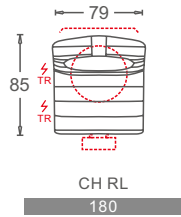

MODEL: FLEX
CL109

D:Relax Chair Double Motor

G:Relax Chair Zero Gravity (Three Motor)

S:Relax Chair Stand-up Assist (Four Motor)

H:Relax Chair Four motor

L:Seat lifting function