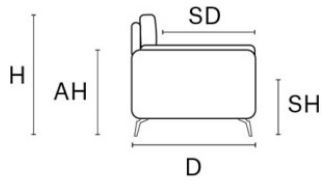

W 162  
V301 3 SEATER ARMLESS

W 186  
V303 RHF 3 SEATER

W 104  
D 175  
V500 LHF CHAISE LONGUE

W 104  
D 175  
V501 RHF CHAISE LONGUE

W 81  
V103 ARMLESS CHAIR

**SMALL SEAT (VERSION OF THE GROUP HAVE THE SAME SEAT WIDTH)**