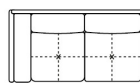

W 206  
V316 LHF 3 SEATER MAXI

W 206  
V317 RHF 3 SEATER MAXI

W 182  
V315 3 SEATER MAXI ARMLESS

W 115  
V116 LHF ARMCHAIR MAXI

W 91  
V131 ARMLESS CHAIR MAXI

W 115  
V117 RHF ARMCHAIR MAXI

W 114  
D 175  
SD 130  
V502 LHF CHAISE LONGUE MAXI

W 114  
D 175  
SD 130  
V503 RHF CHAISE LONGUE MAXI

W 142  
D 118  
V165 ARMLESS CHAIR MAXI  
CURVED

**MEDIUM SEAT (VERSION OF THE GROUP HAVE THE SAME SEAT WIDTH)**

W 210  
V300 3 SEATER

W 186  
V302 LHF 3 SEATER