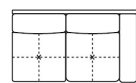

W 186
V303 RHF 3 SEATER