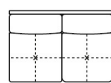

W 206  
V316 LHF 3 SEATER MAXI

W 206  
V317 RHF 3 SEATER MAXI

W 182  
V315 3 SEATER MAXI ARMLESS

W 115  
V116 LHF ARMCHAIR MAXI

W 91  
V131 ARMLESS CHAIR MAXI

W 115  
V117 RHF ARMCHAIR MAXI

W 114  
D 175  
SD 130  
V502 LHF CHAISE LONGUE MAXI

W 114  
D 175  
SD 130  
V503 RHF CHAISE LONGUE MAXI

W 142  
D 118  
V165 ARMLESS CHAIR MAXI  
CURVED

**MEDIUM SEAT (VERSION OF THE GROUP HAVE THE SAME SEAT WIDTH)**

W 210  
V300 3 SEATER

W 186  
V302 LHF 3 SEATER