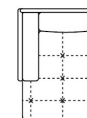

W 104
D 175
V500 LHF CHAISE LONGUE