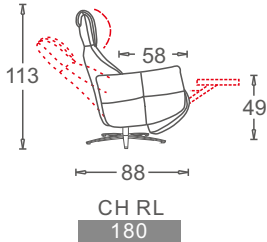

MODEL: BERLIN  
CL042

5 star base Chrome  
D/G/S/H

5 star base Black  
D/G/S/H

Round flat base Chrome  
D/G/H

Round flat base Black  
D/G/H

Round curve Chrome  
D/G/H

Round curve Black  
D/G/H

USB

D/G

S/H

360°

D/G/S/H

D/G

S/H

D/G/S/H

D/G/S/H

G/H

S

D/G/S/H

L

**D:**Relax Chair Double Motor

**G:**Relax Chair Zero Gravity (Three Motor)

**S:**Relax Chair Stand-up Assist (Four Motor)

**H:**Relax Chair Four motor