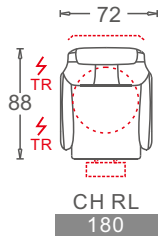

MODEL: BERLIN  
CL042

5 star base Chrome  
D/G/S/H

5 star base Black  
D/G/S/H

Round flat base Chrome  
D/G/H

Round flat base Black  
D/G/H

Round curve Chrome  
D/G/H

Round curve Black  
D/G/H

USB

D/G

S/H

360°

D/G/S/H

D/G

S/H

D/G/S/H

D/G/S/H