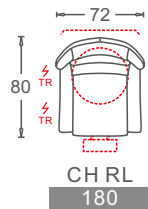

MODEL: EASY  
CL101

**D:Relax Chair Double Motor**

**G:Relax Chair Zero Gravity (Three Motor )**

**S:Relax Chair Stand-up Assist (Four Motor)**

**H:Relax Chair Four motor**

**L:Seat lifting function**