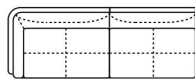

LEATHER COLOR SHADE DIFFERENCES: The model upholstered with some Natural leather such as Maya, Moss, Carees and Sensation, could present in some area differences in color tones of about 5%. Such differences are not to be considered defect but an expression of the natural characteristic of the cowhide. The company reserves the right without prior notice to make technical sheets changes and/or materials for quality product improvement. Leather sofas are a handmade product and according to the leather covering selected there could be a measurement tolerance of about 2 inches (cm 5) on each sku.

D 97 H 90 AH 66 SH 48 SD 58

MAXI SEAT (VERSION OF THE GROUP HAVE THE SAME SEAT WIDTH)

W 246
V314 3 SEATER MAXI

W 218
V316 LHF 3 SEATER MAXI

W 218
V317 RHF 3 SEATER MAXI

W 123
V116 LHF ARMCHAIR MAXI

W 95
V131 ARMLESS CHAIR MAXI