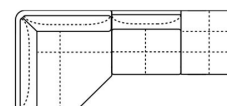

JOLLY (CAN BE COMBINED WITH ALL THE VERSION GROUP)

V503 RHF CHAISE LONGUE MAXI

W 120
D 120
V400 CORNER

W 143
D 108
V112 LHF ARMCHAIR MERIDIAN

W 143
D 108
V113 RHF ARMCHAIR MERIDIAN

W 263
D 120
V406 LHF CORNER CHAIR MERIDIAN