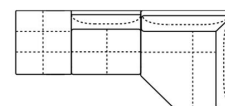

JOLLY (CAN BE COMBINED WITH ALL THE VERSION GROUP)

V503 RHF CHAISE LONGUE MAXI

W 120
D 120
V400 CORNER

W 143
D 108
V112 LHF ARMCHAIR MERIDIAN

W 143
D 108
V113 RHF ARMCHAIR MERIDIAN

W 263
D 120
V406 LHF CORNER CHAIR MERIDIAN