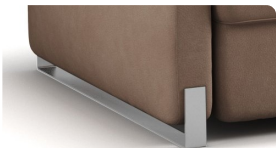

Custom model 5

Technical Description

THICK STITCH: Available as option

STRUCTURE: Synchronized and orthopedic metal bed mechanism. Bed area made with beech wood slats 16 cm wide. Reinforced elastic webbing on the seat area.

MATTRESS H 16CM D 195CM: Waterlily viscoelastic high density and high resilience foam, covered with special polyester fiber fire retardant. External quilted layer made in cotton fabric OAKO TEX CLASS 1 Certified.

BACK SUSPENSION: Reinforced elastic webbing

SEAT CUSHIONS: High density ecologic open cell polyurethane foam and memory foam, covered with a layer of dacron wadding

BACK CUSHIONS: High density ecologic open cell polyurethane foam, covered with a layer of dacron wadding

REMOVABILITY: Seat and Back cushion removability it's not available for the sofa bed version

FOOT OPTION 1: Stainless steel Sled

FOOT OPTION 2: Stainless steel Sled titanium finishing

Foot Finishing Option