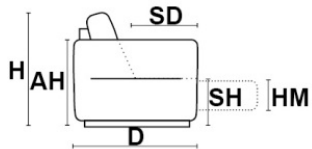

D 104 H 96 AH 65 SH 49 SD 57 HM 56

JOLLY (CAN BE COMBINED WITH ALL THE VERSION GROUP)