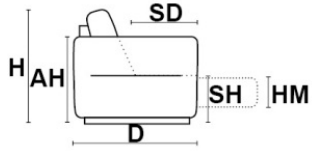

D 104 H 96 AH 65 SH 49 SD 57 HM 56

MAXI SEAT (VERSION OF THE GROUP HAVE THE SAME SEAT WIDTH)

MEDIUM SEAT (VERSION OF THE GROUP HAVE THE SAME SEAT WIDTH)