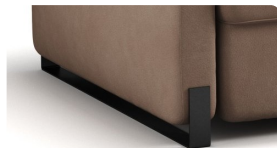

MATTRESS H 16CM D 195CM: Waterlily viscoelastic high density and high resilience foam, covered with special polyester fiber fire retardant. External quilted layer made in cotton fabric OAKO TEX CLASS 1 Certified.

REMOVABILITY: Seat and Back cushion removability it's not available for the sofa bed version

FOOT OPTION 1: Stainless steel Sled

FOOT OPTION 2: Stainless steel Sled titanium finishing

Foot Finishing Option

FOOT OPTION 1:
Stainless steel Sled

FOOT OPTION 2:
Stainless steel Sled titanium
finishing

LEATHER COLOR SHADE DIFFERENCES: The model upholstered with some Natural leather such as Maya, Moss, Carees and Sensation, could present in some area differences in color tones of about 5%. Such differences are not to be considered defect but an expression of the natural characteristic of the cowhide. The company reserves the right without prior notice to make technical sheets changes and/or materials for quality product improvement. Leather sofas are a handmade product and according to the leather covering selected there could be a measurement tolerance of about 2 inches (cm 5) on each sku.