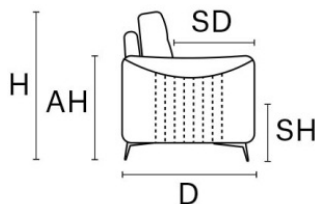

LEATHER COLOR SHADE DIFFERENCES: The model upholstered with some Natural leather such as Maya, Moss, Carees and Sensation, could present in some area differences in color tones of about 5%. Such differences are not to be considered defect but an expression of the natural characteristic of the cowhide. The company reserves the right without prior notice to make technical sheets changes and/or materials for quality product improvement. Leather sofas are a handmade product and according to the leather covering selected there could be a measurement tolerance of about 2 inches (cm 5) on each sku.