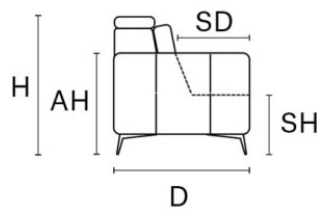

JOLLY (CAN BE COMBINED WITH ALL THE VERSION GROUP)

W 120
V104 ARMCHAIR RECLINER
ELECTRIC HEAD AND FOOT
V150 ARMCHAIR ONLY ELECTRIC
HEADREST

W 137
D 137
V414 SQUARE CORNER

W 137
D 137
V415 SQUARE CORNER ELECT.
HEADREST

W 137
D 137
V400 ROUND CORNER

W 52
H 56
MH 67
V621 CONSOLE STRAIGHT

W 33
MW 51
H 56
MH 67
V620 CONSOLE ANGLE

D 113 H 87 SH 48 SD 55 MH 104

W 133
MW 166
V251 2 SEATER ANGLED
ARMLESS ONLY ELECTRIC
HEADREST

W 67
MW 100
V160 ARMLESS CHAIR MAXI
ANGLED ONLY ELECTRIC
HEADREST