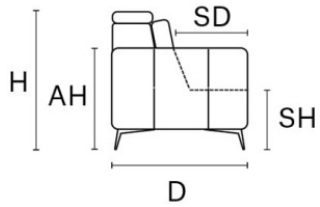

D 113 H 87 SH 48 SD 55 MH 104

MAXI SEAT (VERSION OF THE GROUP HAVE THE SAME SEAT WIDTH)

W 220
V106+V108 3 SEATER MAXI RCL
ELECTRIC HEAD-FOOT

W 110
V106 LHF ARMCHAIR MAXI
RECLINER HEAD AND FOOT
V121 LHF ARMCHAIR MAXI ONLY
ELECTRIC HEADREST