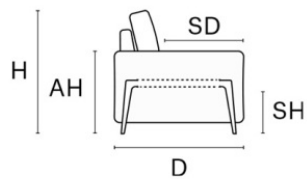

D 104 H 96 AH 65 SH 49 SD 57 HM 56

MAXI SEAT (VERSION OF THE GROUP HAVE THE SAME SEAT WIDTH)

MEDIUM SEAT (VERSION OF THE GROUP HAVE THE SAME SEAT WIDTH)