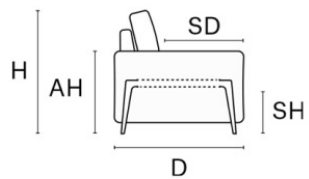

D 104 H 96 AH 65 SH 49 SD 57 HM 56

JOLLY (CAN BE COMBINED WITH ALL THE VERSION GROUP)