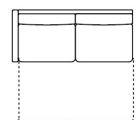

W 180
MD 215
SB315 3 SEATER MAXI ARMLESS
SOFA BED
QUEEN SIZE MATTRESS 160 CM

W 200
MD 215
SB317 RHF 3 SEATER MAXI SOFA
BED
QUEEN SIZE MATTRESS 160 CM

W 220
V314 3 SEATER MAXI

W 200
V316 LHF 3 SEATER MAXI

W 180
V315 3 SEATER MAXI ARMLESS

W 200
V317 RHF 3 SEATER MAXI

W 110
V116 LHF ARMCHAIR MAXI

W 90
V131 ARMLESS CHAIR MAXI

W 110
V117 RHF ARMCHAIR MAXI

W 110
D 166
SD 119
V502 LHF CHAISE LONGUE MAXI

W 110
D 166
SD 119
V503 RHF CHAISE LONGUE MAXI

MEDIUM SEAT (VERSION OF THE GROUP HAVE THE SAME SEAT WIDTH)

W 200
MD 215
SB300 3 SEATER SOFA BED
FULL SIZE MATTRESS 140 CM

W 180
MD 215
SB302 LHF 3 SEATER SOFA BED
FULL SIZE MATTRESS 140 CM

W 160
MD 215
SB301 ARMLESS 3 SEATER SOFA
BED
FULL SIZE MATTRESS 140 CM